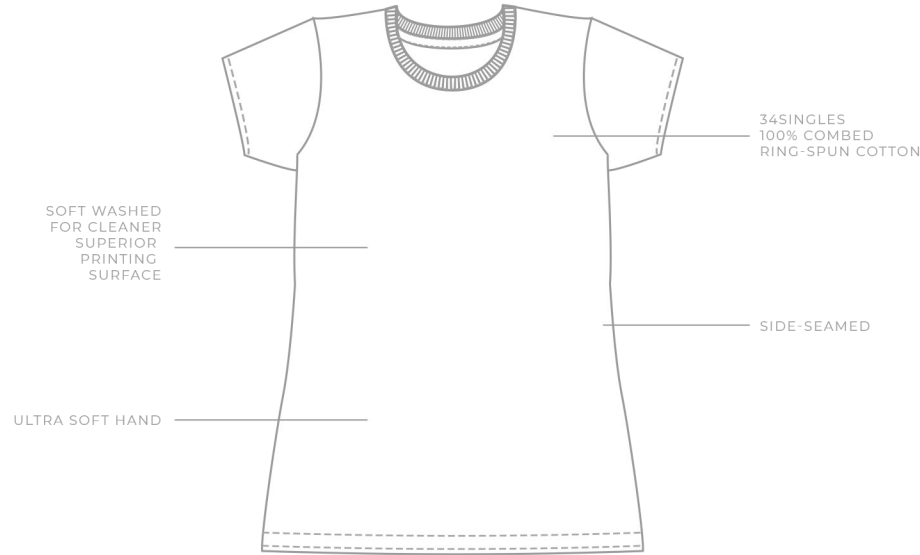

STYLE: LC1025

CATEGORY: **WOMEN'S**

NAME: **SLIM FIT T-SHIRT**

AVAILABLE COLORWAYS

FABRIC

- 34 single
- 3.7 oz
- 100% combed ring-spun cotton
- Heathers 60/40 cotton/polyester
- Athletic Heather 85/15 cotton/viscose

Detail	XS	S	M	L	XL	2XL	3XL	4XL	5XL	6XL
Chest Width	14.5	15.5	16.5	17.5	18.5	19.5				
Body Length	24	25	26	27	28	29				
Sleeve Length SS	3.5	4	4.5	5	5.5	6				