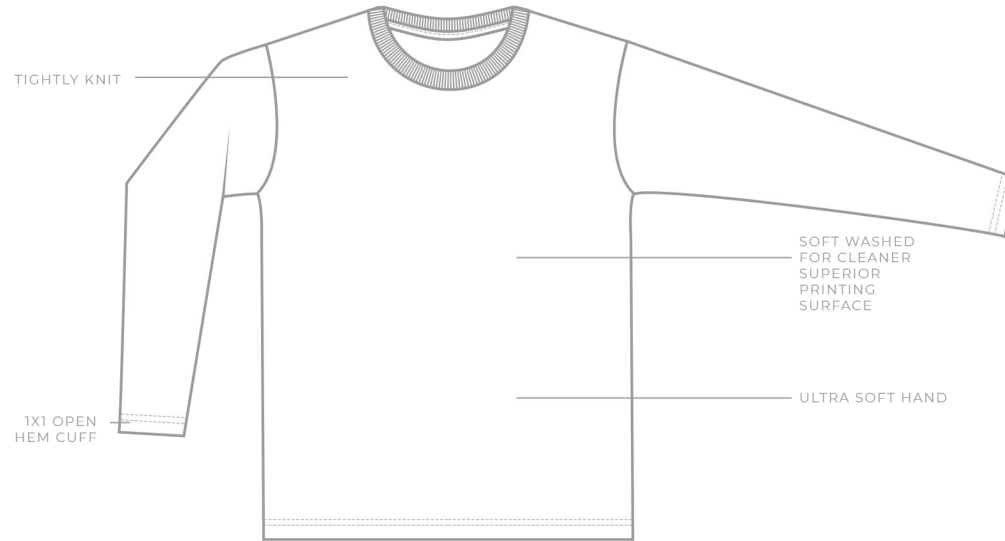

STYLE: MC1144

CATEGORY: MENS

NAME: LONG SLEEVE T-SHIRT

### FABRIC

- 30 single
- 4.3 oz.
- 100% combed ring-spun cotton
- Heathers 60/40 cotton/polyester
- Athletic Heather 85/15 cotton/viscose

Detail	XS	S	M	L	XL	2XL	3XL	4XL	5XL	6XL
Chest Width		18	20	22	24	26	28			
Body Length		28	29	30	31	32	33			
Sleeve Length		26	26.5	27	27.5	28	28.5			
Printable Area Sleeve Width (3.5 inches from Cuff Edge)		4.5	4.8	5	5.375	5.66	6			

tear  
away  
label