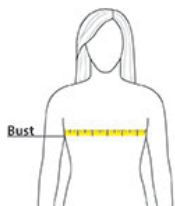

SPEC SHEET + MEASUREMENTS

PORT&CO.

Port & Co™ Women's Long Sleeve Core Cotton Tee.
LPC54LS

PRODUCT MEASUREMENTS

	XS	S	M	L	XL	XXL	3XL	4XL
Body Length at Front		26 1/2	27	28	29	30	30 1/2	31
Bust	18 1/2	19 1/2	20 1/2	22	23 1/2	25	27	29
Sleeve From Shoulder	32	32 1/2	33	33 1/2	34	34 1/2	35	35

Body Length at Front: Measure from high point shoulder to lowest point of hem at front.

Bust: Measured across the chest one inch below armhole when laid flat.

Sleeve From Shoulder: Measured from high point of shoulder to finished hem at sleeve.

SIZE CHARTS

	XS	S	M	L	XL	XXL	3XL	4XL
Bust	32-34	35-36	37-38	39-41	42-44	45-47	48-51	52-55
Size	2	4/6	8/10	12/14	16/18	20/22	24/26	28/30

SPEC SHEET + MEASUREMENTS

PORT&CO.

Port & Co™ Women's Long Sleeve Core Cotton Tee.
LPC54LS

HOW TO MEASURE

BUST

Measure under the arm and around the fullest part of the bust with arms down, keeping tape horizontal.

COLORS

Aquatic Blue
PMS 2389C

Athletic
Heather
PMS COOL
GRAY 7C

Athletic
Maroon
PMS 209C