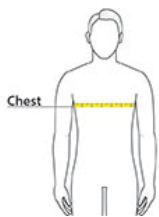

BELLA+CANVAS.

BELLA+CANVAS® Unisex 3/4-Sleeve Baseball Tee.
BC3200

PRODUCT MEASUREMENTS

| | XS | S | M | L | XL | 2XL |
|---------------------|--------|--------|--------|--------|--------|--------|
| Body Length at Back | 25 1/8 | 27 1/2 | 28 1/2 | 29 1/2 | 30 1/2 | 31 1/2 |
| Chest | 16 1/8 | 17 5/8 | 19 5/8 | 21 5/8 | 23 5/8 | 25 5/8 |

Body Length at Back: Measured from high point shoulder to finished hem at back.

Chest: Measured across the chest one inch below armhole when laid flat.

SIZE CHARTS

| | XS | S | M | L | XL | 2XL | 3XL | 4XL |
|------|-------|-------|-------|-------|-------|-------|-------|-------|
| Size | 31-34 | 34-37 | 38-41 | 42-45 | 46-49 | 50-53 | 54-57 | 58-61 |

HOW TO MEASURE

CHEST

Measure under the arm and around the fullest part of the chest with arms down, keeping tape horizontal.

SPEC SHEET + MEASUREMENTS

BELLA+CANVAS.

BELLA+CANVAS® Unisex 3/4-Sleeve Baseball Tee.