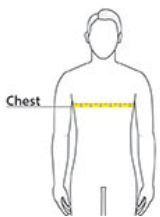

PRODUCT MEASUREMENTS

	XS	S	M	L	XL
Body Length at Back	23 1/2	24 1/2	25 1/2	26 1/2	27 1/2
Chest	15 1/4	16 1/4	17 1/4	18 1/4	19 1/4

Body Length at Back: Measured from high point shoulder to finished hem at back.

Chest: Measured across the chest one inch below armhole when laid flat.

SIZE CHARTS

	XS	S	M	L	XL
Chest	27-28	29-32	33-34	35-36	37-38

HOW TO MEASURE

CHEST

Measure under the arm and around the fullest part of the chest with arms down, keeping tape horizontal.