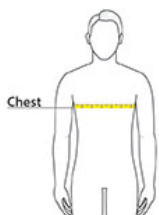

SPEC SHEET + MEASUREMENTS

SPORT-TEK

Sport-Tek® Long Sleeve PosiCharge® Competitor™ Tee.
ST350LS

PRODUCT MEASUREMENTS

	XS	S	M	L	XL	2XL	3XL	4XL
Body Length at Back	27	28	29	30	31	32	32 1/2	33
Chest	18 1/2	20	21 1/2	23	24 1/2	26	28	30
Sleeve Length	33 1/4	34	34 1/4	35 1/2	36 1/4	37	37 3/4	38 1/2

Body Length at Back: Measured from high point shoulder to finished hem at back.

Chest: Measured across the chest one inch below armhole when laid flat.

Sleeve Length: Start at center of neck and measure down shoulder, down sleeve to hem.

SIZE CHARTS

	XS	S	M	L	XL	2XL	3XL	4XL	5XL	6XL	7XL	8XL	9XL	10XL
Chest	32-34	35-37	38-40	41-43	44-46	47-49	50-52	54-57	58-60	61-63	64-66	67-69	70-72	73-75

HOW TO MEASURE

CHEST

Measure under the arm and around the fullest part of the chest with arms down, keeping tape horizontal.