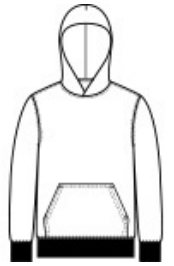

Youth Core Fleece Pullover Hooded Sweatshirt. PC90YH

Cozy sweats in our core weight.

- 7.8-ounce, 50/50 cotton/poly fleece
- Air jet yarn for softness
- No drawcord at hood

Due to the nature of 50/50 cotton/polyester neon fabrics, special care must be taken throughout the printing process.

CARE INSTRUCTIONS

Machine wash cold, inside out, with like colors. Only non-chlorine bleach when needed. Tumble dry medium. Medium-hot iron. Do not iron decoration.

front

back

HOW TO MEASURE

CHEST WIDTH

Measure under the arm and around the fullest part of the chest with arms down, keeping tape horizontal.