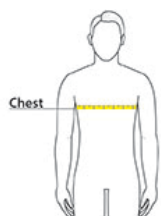

## PRODUCT MEASUREMENTS

	S	M	L	XL	2XL	3XL	4XL	5XL	6XL
Body Length at Back	28	29	30	31	32	33	34	34 1/2	35
Chest	18	20	22	24	26	28	30	31	33
Sleeve Length from Center Back	16 3/4	17 3/4	18 3/4	19 3/4	20 3/4	21 3/4	22 3/4	22 3/4	22 3/4

**Body Length at Back:** Measured from high point shoulder to finished hem at back.

**Chest:** Measured across the chest one inch below armhole when laid flat.

**Sleeve Length from Center Back:** Measure from Center Back neck to shoulder point to sleeve hem.

## SIZE CHARTS

	S	M	L	XL	2XL	3XL	4XL	5XL	6XL
Chest	35-37	38-40	41-43	44-46	47-49	50-53	54-57	58-60	61-63

## HOW TO MEASURE

---