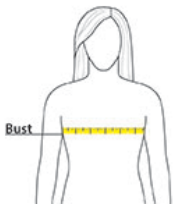

## PRODUCT MEASUREMENTS

	XS	S	M	L	XL	XXL	3XL	4XL
Body Length at Back	25	25 1/2	26	27	28	29	29 1/2	30
Bust	18	19	20	21 1/2	23	24 1/2	26 1/2	28 1/2
Size	2	4/6	8/10	12/14	16/18	20/22	24/26	28/30
Sleeve	14	14 1/2	15	15 3/4	16 1/2	17 1/4	18	18 3/4

**Body Length at Back:** Measured from high point shoulder to finished hem at back.

**Bust:** Measured across the chest one inch below armhole when laid flat.

**Sleeve:** Measure from Center Back neck to shoulder point to sleeve hem.

## SIZE CHARTS

	XS	S	M	L	XL	XXL	3XL	4XL	5XL	6XL
Bust	32-34	35-36	37-38	39-41	42-44	45-47	48-51	52-55	56-59	60-63
Size	2	4/6	8/10	12/14	16/18	20/22	24/26	28/30	32/34	36/38

## HOW TO MEASURE