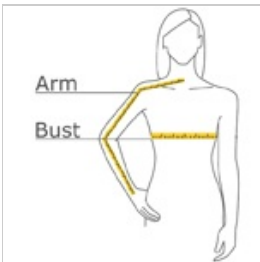

HOW TO MEASURE

BUST

Measure under the arm and around the fullest part of the bust with arms down, keeping tape horizontal.

ARM

Place hand on hip. Start at the center of the back of the neck and measure across the shoulder, to the elbow, and then down to the wrist.

SIZE CHART

	3XL	4XL	5XL	6XL	S	M	L	XL	XS	XXL
Size	24/26	28/30	32/34	36/38	4/6	8/10	12/14	16/18	2	20/22
Bust	48-51	52-55	56-59	60-63	35-36	37-38	39-41	42-44	32-34	45-47
Arm	33 3/8 - 33 3/4	33 3/4 - 34 1/2	34 1/4 - 34 3/4	34 1/2 - 35	30 3/4 - 31 1/2	31 1/2 - 32	32 - 32 1/2	32 1/2 - 33	30 - 30 3/4	33 - 33 3/8

COLOR INFORMATION

Athletic Gold/ Light Stone	Black/ Light Stone	Light Stone	Bright Lavender	Burgundy/ Light Stone	Classic Navy/ Light Stone	Light Stone	Clover Green	Court Green	Dark Green/ Navy	Navy	Deep Berry	Hibiscus	Light Blue/ Light Stone
	PMS NTR BLACK C		PMS 2635C		PMS 433C		PMS 7763C	PMS 7724C			PMS 7650C	PMS 2348C	
Light Pink	Light Stone/ Classic Navy	Classic Navy	Maui Blue	Mediterranean Blue	Navy/ Light Stone	Light Stone	Purple/ Light Stone	Light Stone	Red/ Light Stone	Light Stone	Royal/ Classic Navy	Classic Navy	Steel Grey/ Light Stone
PMS 196C			PMS 2200C	PMS 2118C	PMS 533c				PMS 187C		PMS 7687 C		Stone
													Stone
													PMS 467 C
													Strong Blue
													PMS 2133C
Teal Green	Texas Orange/ Light Stone	Light Stone	Tropical Pink	Ultramarine Blue	White/ Light Stone	Light Stone	Yellow						
PMS 7715C			PMS 2452C	PMS 7455C			PMS 7401C