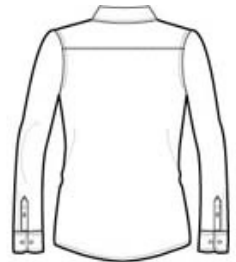

# Port Authority® Ladies Long Sleeve Easy Care Shirt. L608

This comfortable wash-and-wear shirt is indispensable for the workday. Wrinkle resistance makes this shirt a cut above the competition so you and your staff can be, too.

- 4.5-ounce, 55/45 cotton/poly
- Traditional, relaxed look
- Open collar
- Dyed-to-match buttons
- Adjustable cuffs
- White, Athletic Gold, Texas Orange, Red, Burgundy, Coffee Bean, Light Blue, Navy, Classic Navy, Steel Grey, Purple and Black have a Light Stone contrast neckband.
- Light Stone and Royal have a Classic Navy contrast neckband.
- Dark Green has a Navy contrast neckband.

front

back