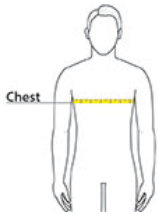

## PRODUCT MEASUREMENTS

	XS	S	M	L	XL	2XL	3XL	4XL	5XL	6XL
Body Length at Back	26	27	28	29	30	31	31 1/2	32	32 1/2	33
Chest	21 1/2	23	24 1/2	26	27 1/2	29	31	33	35	37
Sleeve Length	35 1/8	35 3/4	36 3/8	37	37 3/4	38 1/2	39 1/4	40	40 3/4	41 1/2

**Body Length at Back:** Measured from high point shoulder to finished hem at back.

**Chest:** Measured across the chest one inch below armhole when laid flat.

**Sleeve Length:** Start at center of neck and measure down shoulder, down sleeve to hem.

## SIZE CHARTS

	XS	S	M	L	XL	2XL	3XL	4XL	5XL	6XL	7XL	8XL	9XL	10XL
Chest	32-34	35-37	38-40	41-43	44-46	47-49	50-52	54-57	58-60	61-63	64-66	67-69	70-72	73-75

## HOW TO MEASURE

---