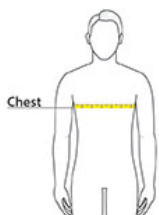

SPEC SHEET + MEASUREMENTS

SPORT-TEK

Sport-Tek® Tech Fleece 1/4-Zip Pullover. F247

PRODUCT MEASUREMENTS

	XS	S	M	L	XL	2XL	3XL	4XL
Body Length at Back	28	28 1/2	29	29 1/2	30 1/2	31 1/2	32	32 1/2
Chest	19 3/4	21 1/4	22 3/4	24 1/4	25 3/4	27 1/4	29 1/4	31 1/4
Sleeve Length	34 1/4	35	35 3/4	36 1/2	37	37 1/2	38	38 1/2

Body Length at Back: Measured from high point shoulder to finished hem at back.

Chest: Measured across the chest one inch below armhole when laid flat.

Sleeve Length: Start at center of neck and measure down shoulder, down sleeve to hem.

SIZE CHARTS

	XS	S	M	L	XL	2XL	3XL	4XL
Chest	32-34	35-37	38-40	41-43	44-46	47-49	50-53	54-57

HOW TO MEASURE

CHEST

Measure under the arm and around the fullest part of the chest with arms down, keeping tape horizontal.