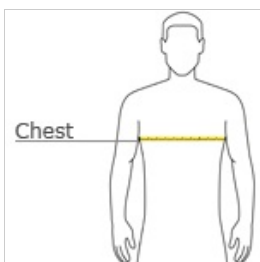

Young Mens Textured Notch Crew Tee DT172

Break some rules in this ultra-hip textured tee.

- 4.4-ounce, 50/25/25 poly/ring spun cotton/rayon
- 24 singles

Textured fabric infuses each garment with unique character. Please allow for slight color variations.

front

back

HOW TO MEASURE

CHEST

With arms down at sides, measure around the upper body, under arms and over the fullest part of the chest.

SIZE CHART

	XS	S	M	L	XL	2XL	3XL	4XL
Chest	32-34	35-36	37-39	40-42	43-45	46-48	49-51	52-54