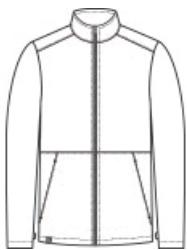

Sketches

front