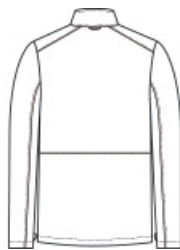

back

Care Instructions Machine Wash Cold With Like Colors. Only Non-Chlorine Bleach, When Needed. Tumble Dry Low. Do Not Iron. Do Not Use Fabric Softeners Or Dryer Sheets.