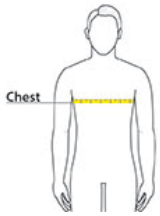

Sketches

front

back

SPEC SHEET + MEASUREMENTS

The North Face® Glacier Full-Zip Fleece Jacket.
NF0A7V4J

PRODUCT MEASUREMENTS

	S	M	L	XL	2XL	3XL
Body Length at Back	27 3/8	28	28 7/8	29 7/8	30 7/8	31 7/8
Chest	20 1/4	21 3/4	23 1/4	25 1/4	27 1/4	29 1/4
Sleeve Length from Center Back	35	35 1/2	36 1/4	37	37 3/4	38 1/2

Body Length at Back: Measured from high point shoulder to finished hem at back.

Chest: Measured across the chest one inch below armhole when laid flat.

Sleeve Length from Center Back: Measure from Center Back neck to shoulder point to sleeve hem.

SIZE CHARTS

	S	M	L	XL	2XL	3XL
Chest	36-38	39-41	42-44	45-48	49-52	53-56

SPEC SHEET + MEASUREMENTS

The North Face® Glacier Full-Zip Fleece Jacket.

NF0A7V4J

HOW TO MEASURE

CHEST

Measure under the arm and around the fullest part of the chest with arms down, keeping tape horizontal.