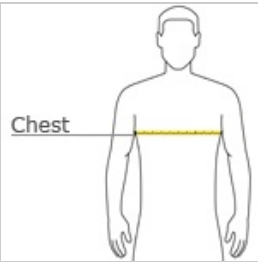

Hanes® Authentic 100% Cotton T-Shirt. 5250

- 6-ounce, 100% US-grown cotton
- 99/1 cotton/poly (Ash)
- 60/40 cotton/poly (Charcoal Heather, Oxford Grey, Safety Green, Safety Orange)
- 90/10 cotton/poly (Light Steel)
- Tear-away label
- Set-in 1x1 rib crew neck
- Self-fabric neck tape for comfort
- Quarter-turned body
- Classic fit

front

back

HOW TO MEASURE

CHEST WIDTH

Measure under the arm and around the fullest part of the chest with arms down, keeping tape horizontal.

SIZE CHART

	S	M	L	XL	2XL	3XL	4XL	5XL
Chest	34-36	38-40	42-44	46-48	50-52	54-56	58-60	62-64