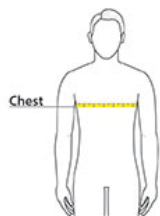

Sketches

front

back

SPEC SHEET + MEASUREMENTS

Nike Youth Team rLegend Tee. DV7317

PRODUCT MEASUREMENTS

	XS	S	M	L	XL
Body Length at Back	20 7/8	22	23 1/4	24 5/8	26
Chest	14 1/2	15 3/8	16 1/2	17 3/4	19
Size	6-7	8-9	10-12	14-16	18-20
Sleeve Length from Center Back	12 5/8	13 3/8	14 1/8	15 1/8	16 1/4

Body Length at Back: Measured from high point shoulder to finished hem at back.

Chest: Measured across the chest one inch below armhole when laid flat.

Sleeve Length from Center Back: Measure from Center Back neck to shoulder point to sleeve hem.

SIZE CHARTS

	XS	S	M	L	XL
Chest	25 1/2-26	26 -27	27- 29 1/2	29 1/2-32	32-35
Size	6-7	8-9	10-12	14-16	18-20

SPEC SHEET + MEASUREMENTS

Nike Youth Team rLegend Tee. DV7317

HOW TO MEASURE

CHEST

Measure under the arm and around the fullest part of the chest with arms down, keeping tape horizontal.