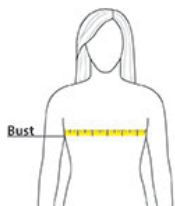

Body Length at Back: Measured from high point shoulder to finished hem at back.

Bust: Measured across the chest one inch below armhole when laid flat.

Set in Sleeve Length: Measure from Center Back neck to shoulder point to sleeve hem.

SIZE CHARTS

| | S | M | L | XL | 2XL |
|------|---------------|-------------|-------|-----------|---------------|
| Bust | 32 1/2-35 1/2 | 35 1/2 - 38 | 38-41 | 41-44 1/2 | 44 1/2-48 1/2 |
| Size | 4/6 | 8/10 | 12/14 | 16/18 | 20/22 |

SPEC SHEET + MEASUREMENTS

Nike Women's Team rLegend Tee. DV7312

HOW TO MEASURE

BUST

Measure under the arm and around the fullest part of the bust with arms down, keeping tape horizontal.

COLORS

Apple Green
PMS 349C