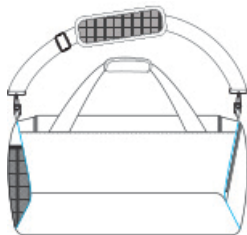

SPEC SHEET + MEASUREMENTS

Nike Brasilia Large Duffel. NKDO9193

Product photo

The durable Brasilia Duffel features a spacious main compartment for all your gear, so you can feel prepared. A padded shoulder strap makes carrying comfortable, and multiple exterior pockets provide quick-grab convenience.

- 100% recycled polyester doobby
- Large main compartment zips shut for secure storage
- Zippered bottom compartment can hold shoes or separate wet and dry clothing
- Multiple exterior pockets offer easily accessible storage
- A coated bottom adds water resistance and durability
- Contrast Swoosh design trademark
- Dimensions: 28"l x 14"w x 14"h; Approx. 5,799 cubic inches

Note: Bags not intended for use by children 12 and under.

Sketches

back