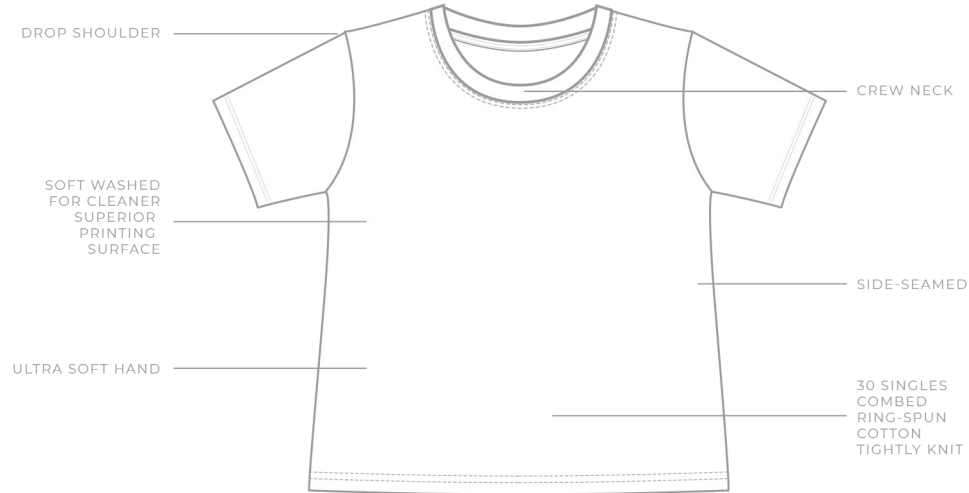

STYLE: **W1085**

CATEGORY: **WOMEN'S**

NAME: **CROP TOP T-SHIRT**

### FABRIC

·24 single

·5.5 oz

·100% combed ring-spun cotton

Athletic Heather 85/15 cotton/viscose

Detail	XS	S	M	L	XL	2XL	3XL	4XL	5XL	6XL
Chest Width	18.5	19.5	20.5	21.5	22.5					
Body Length	17.25	17.75	18.25	18.75	19					
Sleeve Length	5.75	6	6.25	6.5	6.75					