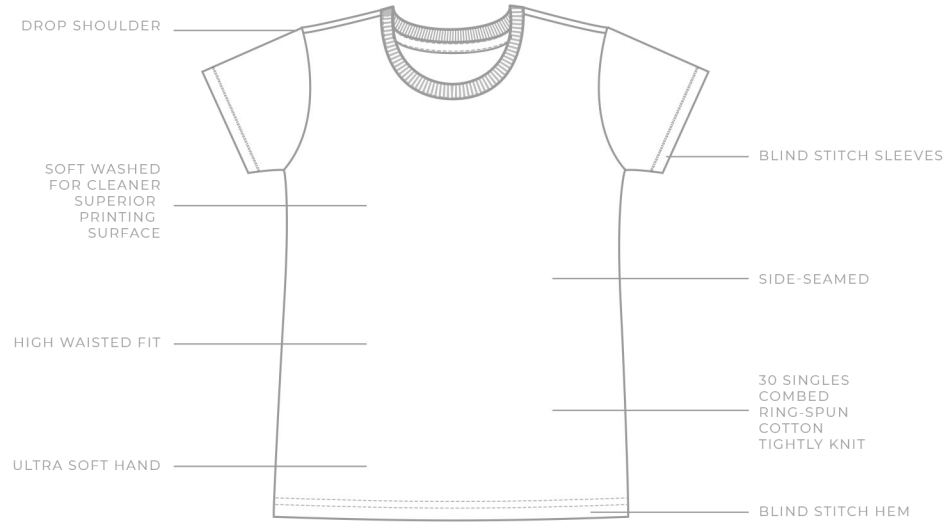

STYLE: **OW1086**

CATEGORY: **WOMEN'S**

NAME: **HIGH-WAISTED TEE**

### FABRIC

·34 single

·4.3 oz

·100% combed ring-spun cotton

Detail	XS	S	M	L	XL	2XL	3XL	4XL	5XL	6XL
Chest Width		17.25	18.25	19.25	20.25					
Body Length		20.25	21.25	22.25	23.25					