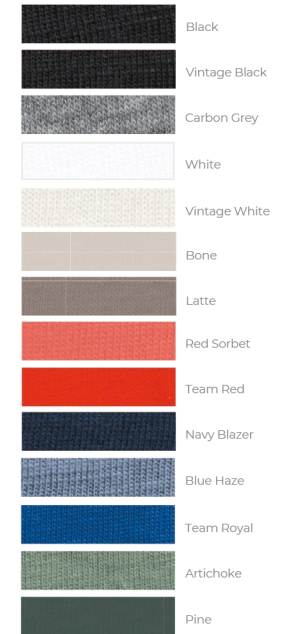

STYLE: **OW1086**

CATEGORY: **WOMEN'S**

NAME: **HIGH-WAISTED TEE**

## AVAILABLE COLORWAYS

### FABRIC

·34 single

·4.3 oz

·100% combed ring-spun cotton

Detail	XS	S	M	L	XL	2XL	3XL	4XL	5XL	6XL
Chest Width		17.25	18.25	19.25	20.25					
Body Length		20.25	21.25	22.25	23.25					