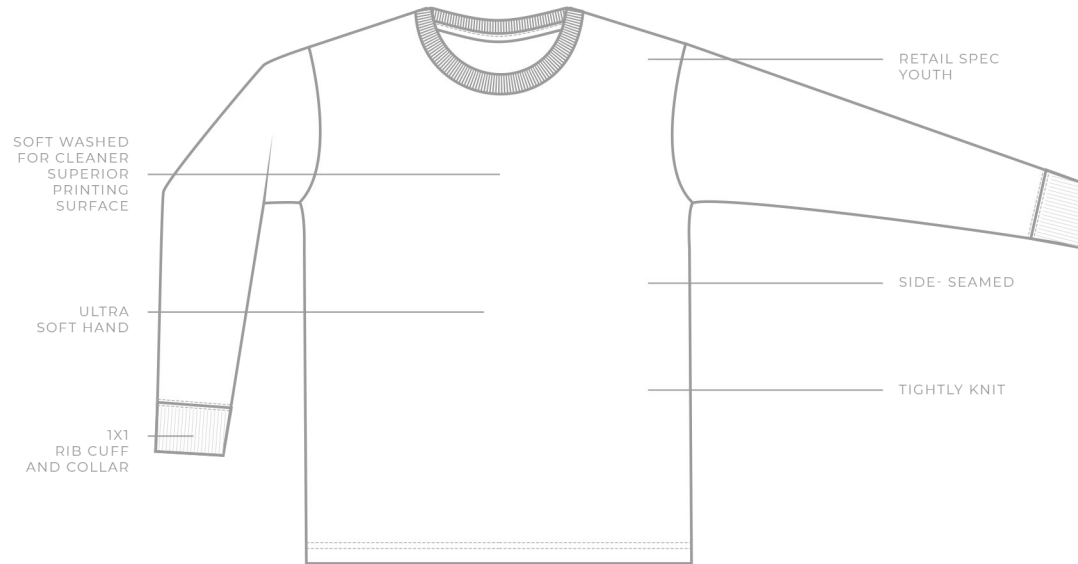

STYLE: YC1146

CATEGORY: YOUTH

NAME: YOUTH LONG SLEEVE T-SHIRT

AVAILABLE COLORWAYS

FABRIC

- 30 single
- 4.3 oz.
- 100% combed ring-spun cotton
- Athletic Heather 85%/15%cotton/viscose
- Heathers 60%/40% cotton/polyester

Detail	XS	S	M	L	XL	2XL	3XL	4XL	5XL	6XL
Chest Width	16	17	18	19	20					
Body Length	21	22.5	24	25.5	27					