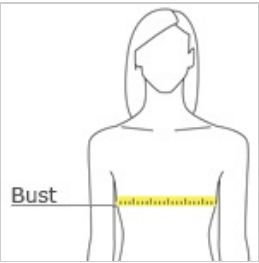

# OGIO® ENDURANCE Ladies Level Mesh Tank. LOE352

STAY-COOL WICKING ULTRABREATHABLE MESH  
REFLECTIVE DETAILS

- 3.2-ounce, 100% poly jacquard jersey with stay-cool wicking technology
- OGIO heat transfer label for tag-free comfort
- T-back strap with brushed metal ring at back
- Black reflective O heat transfer at front left hem

### HOW TO MEASURE

### BUST

Measure under the arm and around the fullest part of the bust with arms down, keeping tape horizontal.