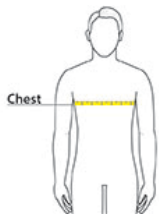

- 65/35 poly/cotton
- V-neckline
- Left chest pocket
- Even hem
- Machine washable

CARE INSTRUCTIONS

Machine wash cold with similar colors, Do not bleach, Tumble dry low, Remove promptly, Warm iron if needed.

SIZE CHARTS

| | XS | S | M | L | XL | 2XL | 3XL |
|-------|-------|-------|-------|-------|-------|-------|-------|
| Chest | 33-35 | 36-38 | 36-41 | 42-45 | 46-49 | 50-53 | 54-57 |

SPEC SHEET + MEASUREMENTS

LIMITED INVENTORY Unisex V-Neck Scrub Top.
SCRUBTOP

HOW TO MEASURE

CHEST

Measure under the arm and around the fullest part of the chest with arms down, keeping tape horizontal.