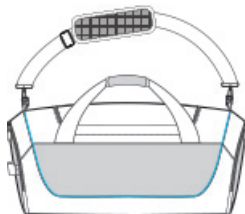

SPEC SHEET + MEASUREMENTS

New Era® Shutout Duffel. NEB700

Product photo

Perfect for game day and practice, the Shutout Duffel holds and organizes all your gear and includes a designated bat sleeve and ventilated shoe compartment.

- 600D 100% polyester/250D 100% polyester diamond doobby ripstop/reverse coated 600D bottom
- Large main compartment with U-shaped closure and two-way zipper
- Single end pocket for quick access to valuables and accessories
- Double carry handles with padded handle wrap for comfort
- Detachable, adjustable shoulder strap with swivel clips and sliding pad
- Zippered front pocket can be removed for ease of decoration
- Dimensions: 13"h x 21"w x 12"d; Approx. 3,276 cubic inches

Note: Bags not intended for use by children 12 and under.

Sketches

back