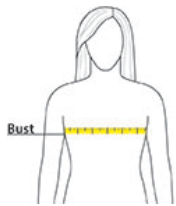

SPEC SHEET + MEASUREMENTS

District® Women's Very Important Tee® . DT6002

HOW TO MEASURE

BUST

Measure under the arm and around the fullest part of the bust with arms down, keeping tape horizontal.

COLORS

Black
PMS BLACK
C

Deep Royal
PMS 7687C

DeepSmoke

FlushPink

Grey Frost
PMS COOL
GRAY 10C

Heathered
Cardinal
PMS 7421C

Heathered
Charcoal
PMS 7421C

Heathered
Navy
PMS 2379C

Light Heather
Grey
PMS 194C

New Navy
PMS 533C

Royal Frost
PMS 7684C

White