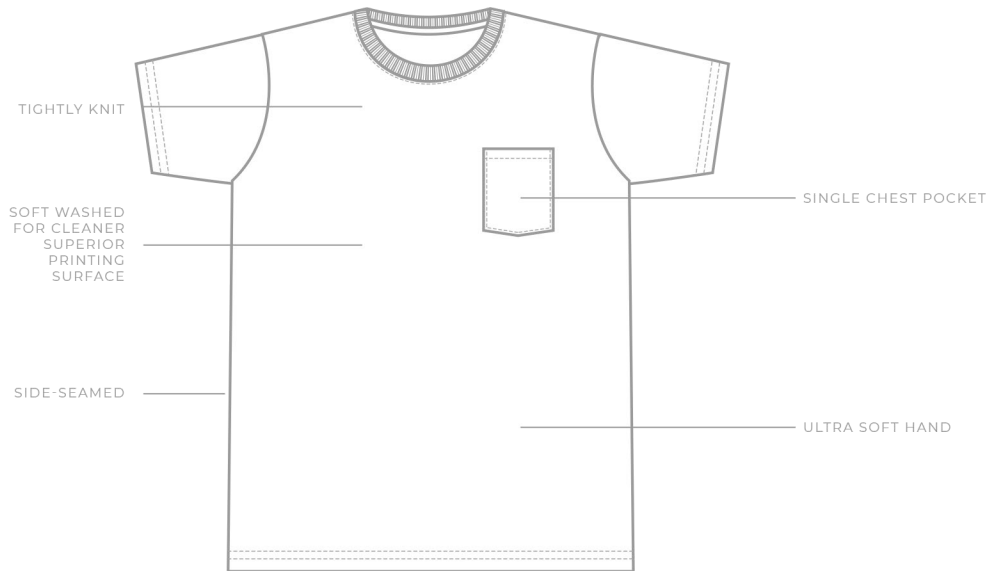

STYLE: MC1220

CATEGORY: MENS

NAME: PREMIUM POCKET T-SHIRT

### FABRIC

- 24 single
- 5.5 oz.
- 100% combed ring-spun cotton
- Heathers 60/40 cotton/polyester

Detail	XS	S	M	L	XL	2XL	3XL	4XL	5XL	6XL
Chest Width		18	20	22	24	26	28			
Body Length		28	29	30	31	32	33			
Pocket Height Center		4.5	5	5	5	5.5	5.5			
Pocket Height Side		4	4.5	4.5	4.5	5	5			
Pocket Width		3.75	4.25	4.25	4.25	4.75	4.75			

tear  
away  
label