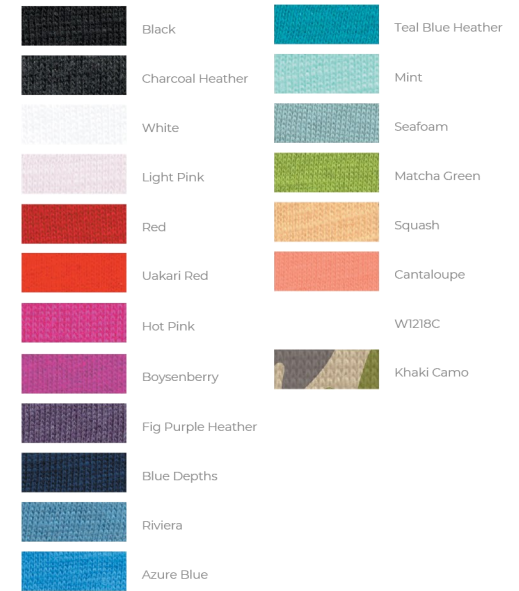

STYLE: **W1218 & W1218C**

CATEGORY: **WOMEN'S**

NAME: **THE SLUB SCALLOP BOTTOM T-SHIRT**

AVAILABLE COLORWAYS

FABRIC

- 30 single
- 5.5 oz
- 100% cotton
- Heathers 60/40 cotton/polyester

Detail	XS	S	M	L	XL	2XL	3XL	4XL	5XL	6XL
Chest Width	16.5	17.5	18.5	19.5	20.5	21.5				
Body Length	25.50	26.50	27.50	28.50	29.50	30.50				