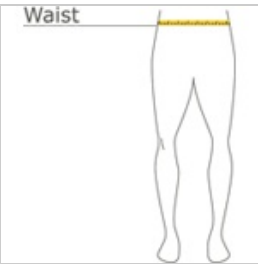

Sport-Tek® Youth PosiCharge® Competitor™ Pocketed Short. YST355P

Our lightweight, unlined short with pockets wicks moisture and locks in colors.

- 3.8-ounce, 100% polyester interlock with PosiCharge technology
- Removable tag for comfort and relabeling
- Elastic waistband
- No drawcord
- Side pockets
- 9-inch inseam

front

back

HOW TO MEASURE

WAIST

Measure around the smallest part of the natural waist.

SIZE CHART

| | S | M | XS | L | XL |
|-------|-------|-------|-------|-------|-------|
| Size | 6/8 | 10/12 | 4 | 14/16 | 18/20 |
| Waist | 25-26 | 26-27 | 24-25 | 27-28 | 28-31 |