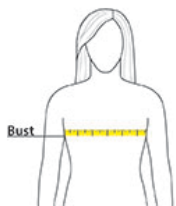

- 4.1-ounce, 100% polyester jersey with PosiCharge technology (Electric Heather)
- 3.8-ounce, 100% polyester interlock with PosiCharge technology (trim)
- Removable tag for comfort and relabeling
- Curved drop tail hem

Sketches

front

back

SPEC SHEET + MEASUREMENTS

SPORT-TEK

Sport-Tek® Women's PosiCharge® Electric Heather Racerback Tank. LST396

PRODUCT MEASUREMENTS

	XS	S	M	L	XL	XXL	3XL	4XL
Body Length at Back	27	27 1/2	28	28 1/2	29	29 1/2	30	30 1/2
Bust	15	16	17	18 1/2	20	21 1/2	23 1/2	25 1/2

Body Length at Back: Measured from high point shoulder to finished hem at back.

Bust: Measured across the chest one inch below armhole when laid flat.

SIZE CHARTS

	XS	S	M	L	XL	2XL	3XL	4XL
Bust	32-34	35-36	37-38	39-41	42-44	45-47	48-51	52-55
Size	2	4/6	8/10	12/14	16/18	20/22	24/26	28/30

HOW TO MEASURE

BUST

Measure under the arm and around the fullest part of the bust with arms down, keeping tape horizontal.