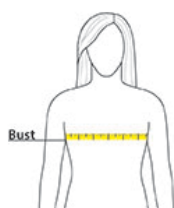

## SIZE CHARTS

	S	M	L	XL	2XL
Bust	30-32	32-33 1/2	33 1/2- 35 1/2	35 1/2- 37 1/2	37 1/2- 39 1/2
Size	6-8	8-10	10-12	14-18	20`

# SPEC SHEET + MEASUREMENTS

**BELLA+CANVAS.**

**BELLA+CANVAS®** Women's Jersey Muscle Tank.

**BC6003**

## HOW TO MEASURE

---

### **BUST**

Measure under the arm and around the fullest part of the bust with arms down, keeping tape horizontal.