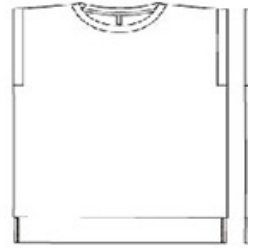

BELLA+CANVAS.

BELLA+CANVAS® Women's Flowy Muscle Tee With Rolled Cuffs. BC8804

- Relaxed, drapey fit
- Tear-away label
- Side seamed
- Rolled cuffs
- High-low raw edge hem
- 3.7-ounce, 65/35 poly/viscose, 32 singles

CARE INSTRUCTIONS

Machine wash warm, inside out, with like colors. Only non-chlorine bleach. Tumble dry low. Medium iron. Do not iron decoration. Do not dry clean.

front

back

HOW TO MEASURE

BUST

Measure under the arm and around the fullest part of the bust with arms down, keeping tape horizontal.

SIZE CHART

	S	M	L	XL	2XL
Size	6-8	8-10	10-12	14-18	20-22
Chest	30-32	32-33 1/2	33 1/2- 35 1/2	35 1/2- 37 1/2	37 1/2- 39 1/2

COLOR INFORMATION

Black
PMS BLACK C

Dark Grey Heather
PMS Cool Grey 11C

Heather Deep Teal
PMS 7470 UP