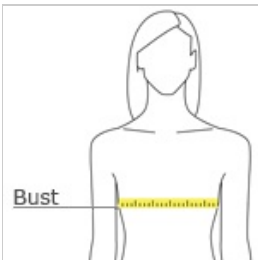

Juniors Core Fleece Wide Neck Pullover DT293

Soon to be your go-to favorite, this pullover has a drop shoulder for comfortable style.

- 8.3-ounce, 60/40 cotton/poly fleece
- Self-fabric drawcord hem

CARE INSTRUCTIONS

Machine wash cold. Tumble dry low. Cool iron if necessary. Non-chlorine bleach.

front

back

HOW TO MEASURE

BUST

With arms down at sides, measure around the upper body, under arms and around the fullest part of the bust.

SIZE CHART

	XS	S	M	L	XL	XXL	3XL	4XL
Size	0/1	3/5	7/9	11/13	15/17	19/21	21/23	23/25
Bust	30-31	32-33	34-35	36-37	38-40	41-43	44-46	47-49

COLOR INFORMATION

Athletic Heather
PMS HEATHERED

Black

PMS NTR BLACK

Dark Fuchsia