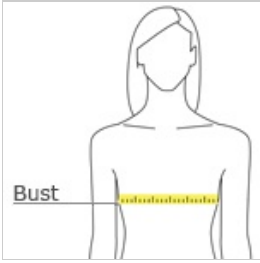

- 3.8-ounce, 100% polyester interlock body with PosiCharge technology
- 3.8-ounce, 100% polyester honeycomb texture insets with PosiCharge technology
- Tag-free label
- Set-in sleeves
- Reflective detail on right sleeve and lower back

front

back

HOW TO MEASURE

BUST

Measure under the arm and around the fullest part of the bust with arms down, keeping tape horizontal.

SIZE CHART

	XS	S	M	L	XL	XXL	3XL	4XL
Size	2	4/6	8/10	12/14	16/18	20/22	24/26	28/30
Bust	32-34	35-36	37-38	39-41	42-44	45-47	48-51	52-55