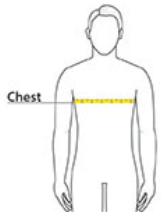

### PRODUCT MEASUREMENTS

|                                | XS     | S  | M      | L      | XL     | 2XL    | 3XL    | 4XL    |
|--------------------------------|--------|----|--------|--------|--------|--------|--------|--------|
| Body Length at Back            | 27     | 28 | 29     | 30     | 31     | 32     | 32 1/2 | 33     |
| Chest                          | 19     | 20 | 21     | 22 1/2 | 24     | 25 1/2 | 27 1/2 | 29 1/2 |
| Sleeve Length from Center Back | 17 1/4 | 18 | 18 3/4 | 19 1/2 | 20 1/2 | 21     | 21 3/4 | 22 1/2 |

**Body Length at Back:** Measured from high point shoulder to finished hem at back.

**Chest:** Measured across the chest one inch below armhole when laid flat.

**Sleeve Length from Center Back:** Measure from Center Back neck to shoulder point to sleeve hem.

### SIZE CHARTS

|       | XS    | S     | M     | L     | XL    | 2XL   | 3XL   | 4XL   |
|-------|-------|-------|-------|-------|-------|-------|-------|-------|
| Chest | 32-34 | 35-37 | 38-40 | 41-43 | 44-46 | 47-49 | 50-53 | 54-57 |

## HOW TO MEASURE

---