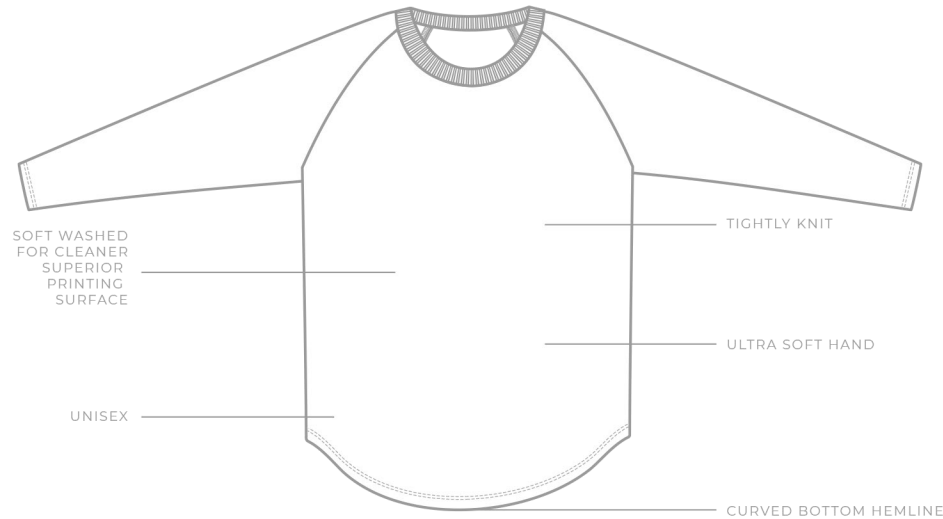

STYLE: MC1190

CATEGORY: UNISEX

NAME: 3/4 SLEEVE BASEBALL T-SHIRT

AVAILABLE COLORWAYS

Body / Sleeve		
White	White	White / White
White	Red	White / Red
White	Black	White / Black
Black	Black	Black / Black
Black Graphite Heather	Black	Black Graphite Heather / Black
Black	White	Black / White
Black	Athletic Heather	Black / Athletic Heather
Athletic Heather	Mint	Athletic Heather / Mint
Athletic Heather	Black	Athletic Heather / Black
Athletic Heather	Navy	Athletic Heather / Navy
Vintage White	Wine	Vintage White / Wine
Vintage White	Royal	Vintage White / Royal
Vintage White	Dusty Rose	Vintage White / Dusty Rose
Oatmeal Heather	Cantaloupe	Oatmeal Heather / Cantaloupe
MC1190C		
Vintage White	Khaki Camo	Vintage White / Khaki Camo

FABRIC

- 30 single
- 4.3 oz.
- 100% combed ring-spun cotton
- Heathers 60/40 cotton/polyester
- Athletic Heather 85/15 cotton/viscose
- Black Graphite Heather 80/20 cotton/polyester

Detail	XS	S	M	L	XL	2XL	3XL	4XL	5XL	6XL
Chest Width	16.5	18.5	20.5	22.5	24.5	26.5	28.5			
Body Length	27.5	28.5	29.5	30.5	31.5	32.5	33.5			